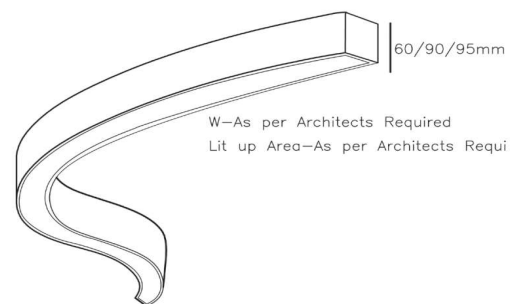

Remarks:-

Address: Plot #7 Saroorpur-Nangla Industrial Area,Ballabgarh-Sohna Road,Faridabad-121005

Email: info@sovitron.com